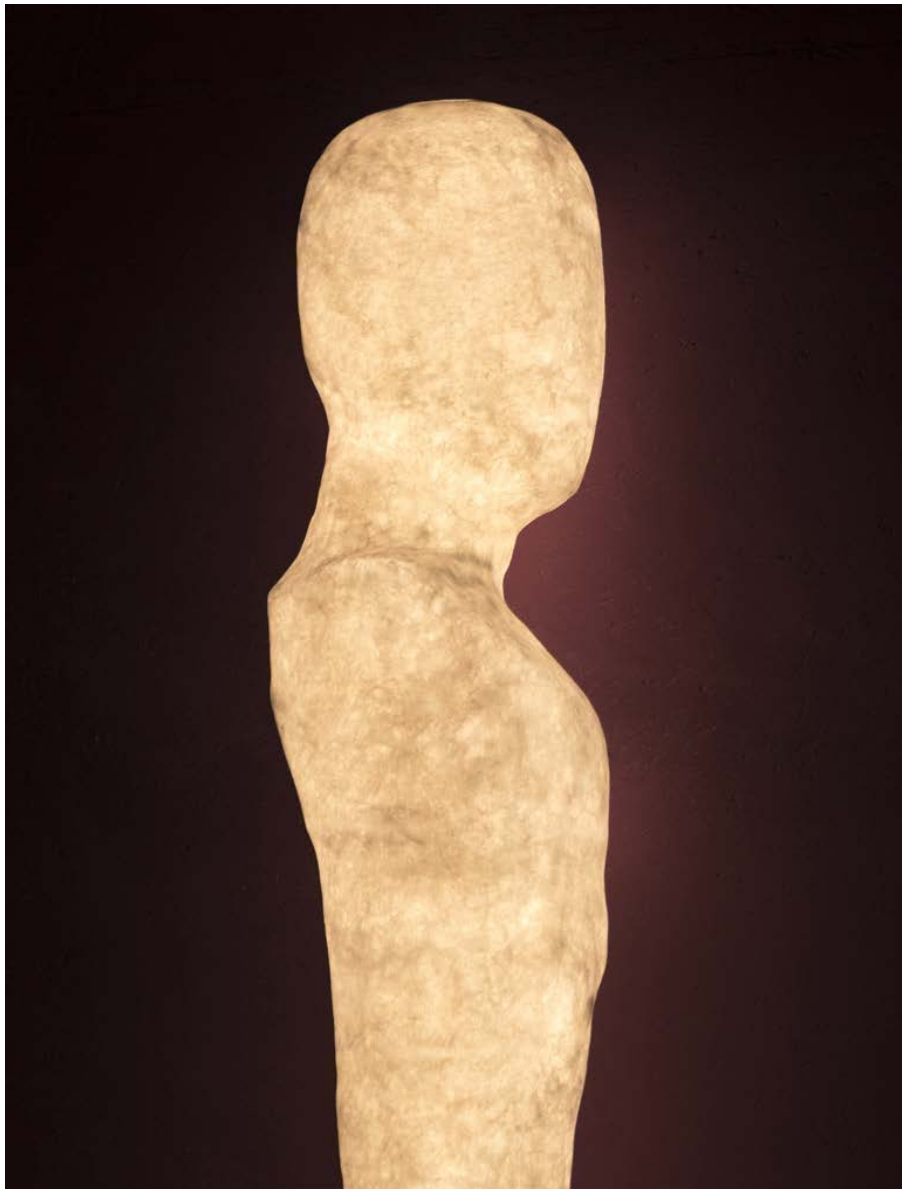

Centomplator

This light sculpture is created throughout a cooperation with artist Patrick Meylaerts. A light sculpture that due to it's tallness has a fierce yet elegant feel. Hanging against a wall or standing stable in a corner of space, keeping the darkness out of self-reflection.

Dimensions: 235 cm (inside use only), 3 300 €